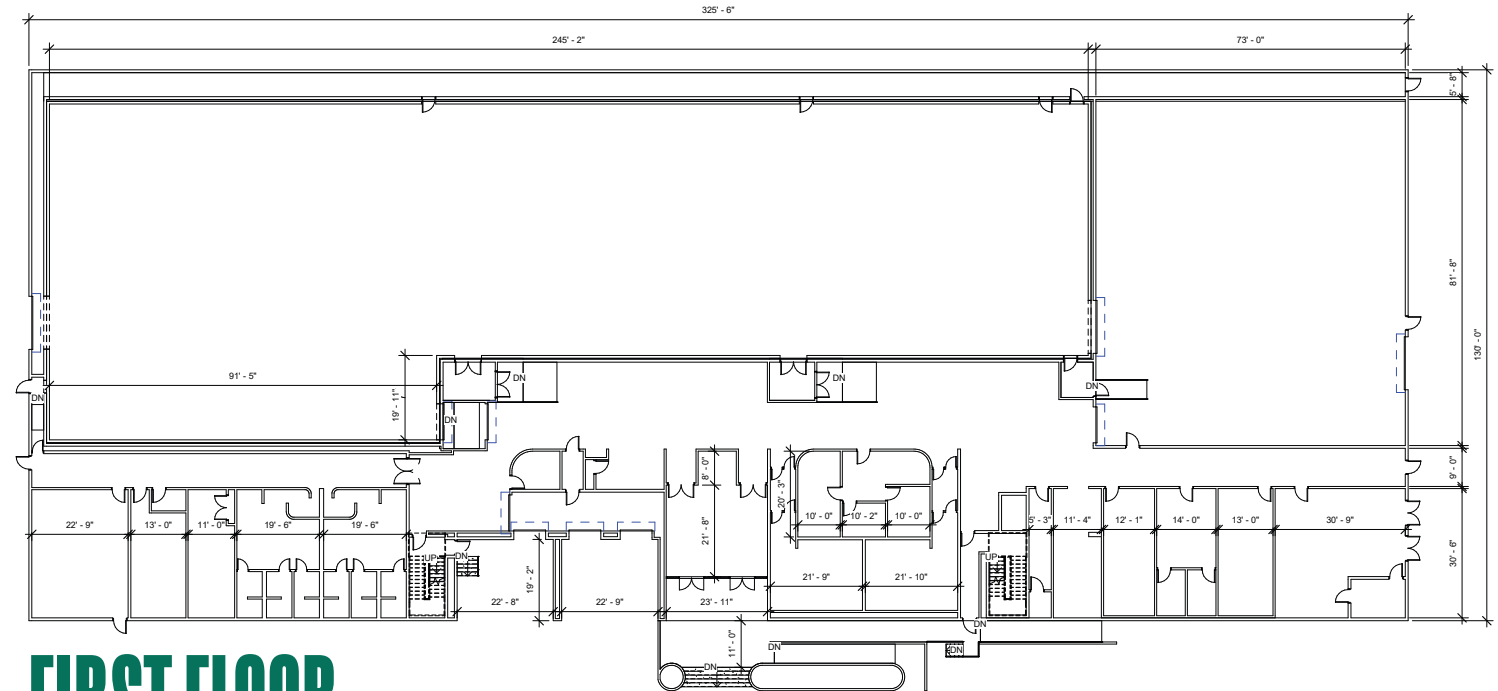

WEG STUDIOS

THE SOUND STAGE

1301 W ST NE, WASHINGTON D.C. 20018 | 58,241 SF

THE SOUND STAGE

SECOND FLOOR
16,016 SF | CEILING HEIGHT: 8'

FIRST FLOOR
42,225 SF | CEILING HEIGHT: 20' - 8'

AMENITIES

22,350 SF OF PRODUCTION SPACE

22,350 SF OF EVENT SPACE

12,300 SF OF OFFICE SPACE

6,000 SF OF DRY STORAGE

THREE LOADING DOCKS

FOUR DRESSING ROOMS

ELECTRIC HOUSE POWER
2,000 AMP with 480/277 Volts

GENERATORS

- Caterpillar #3412 (Day Tank) 600kw
- Cummins DFED-4487334 (600 gallons) 500kw
- Cummins DSHAC-5891087 (194 gallons) 200kw
- Caterpillar #3406 (Day Tank) 300kw