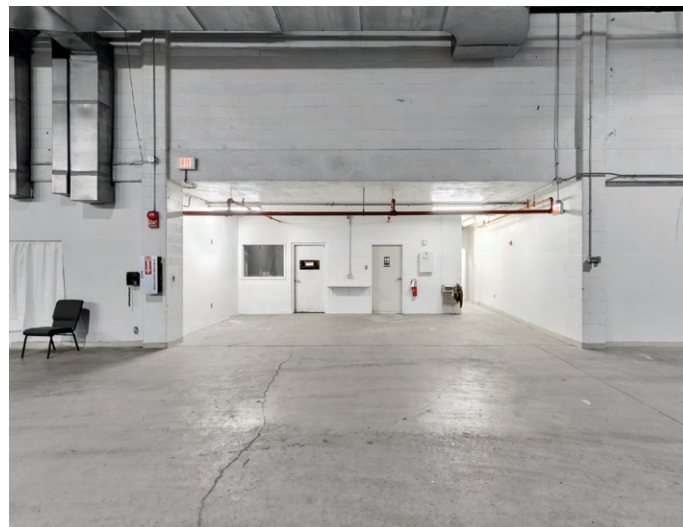

THE WAREHOUSE

SECOND FLOOR

5,644 SF | CEILING HEIGHT: 8'