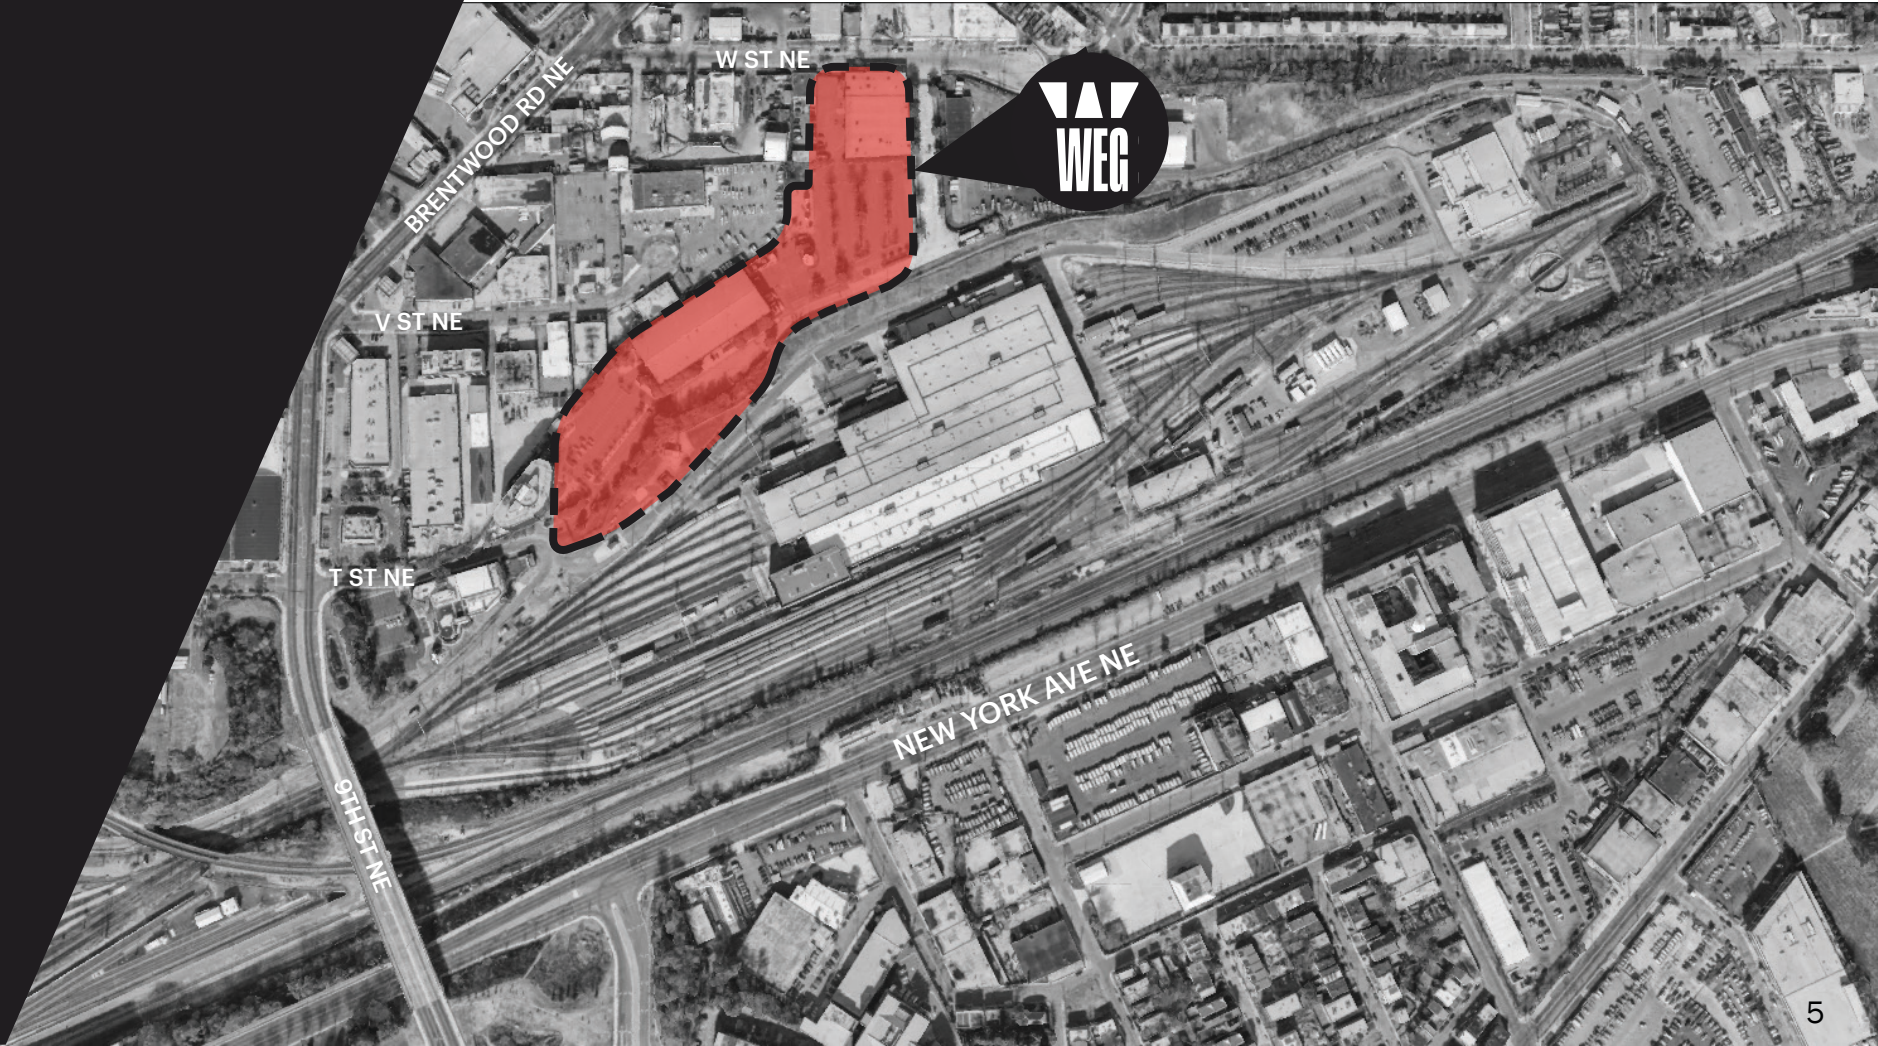

WHO WE ARE

Whitfield Entertainment Group Studios - one of the fastest-growing production companies in the entertainment industry - brings Film, TV, Music, and Animation back to the Nation's Capital!

Our 57,000 square foot, dual-level main facility is highlighted by a cavernous 17,000 square foot acoustically treated sound stage and is the perfect rental setting for concerts, weddings, mitzvahs, corporate gatherings and special events of any size.

We also feature a second two-level facility with over 35,000 square feet of production space, offices, photography space and on-site parking for hundreds.

With over 92,000 square feet of production and special event space, Whitfield Entertainment Group Studios stands ready to meet the needs of your film, TV or music production, concerts, photography space and special gatherings.

OUR FACILITIES

WEG studios is located in the former BET production campus. Comprising over 92,000 square sf across two main buildings, the WEG campus is a mecca for creatives and talent in the region. With recording, podcast, photography studios, production and shared office space, WEG studios is poised to support any and all creative needs.