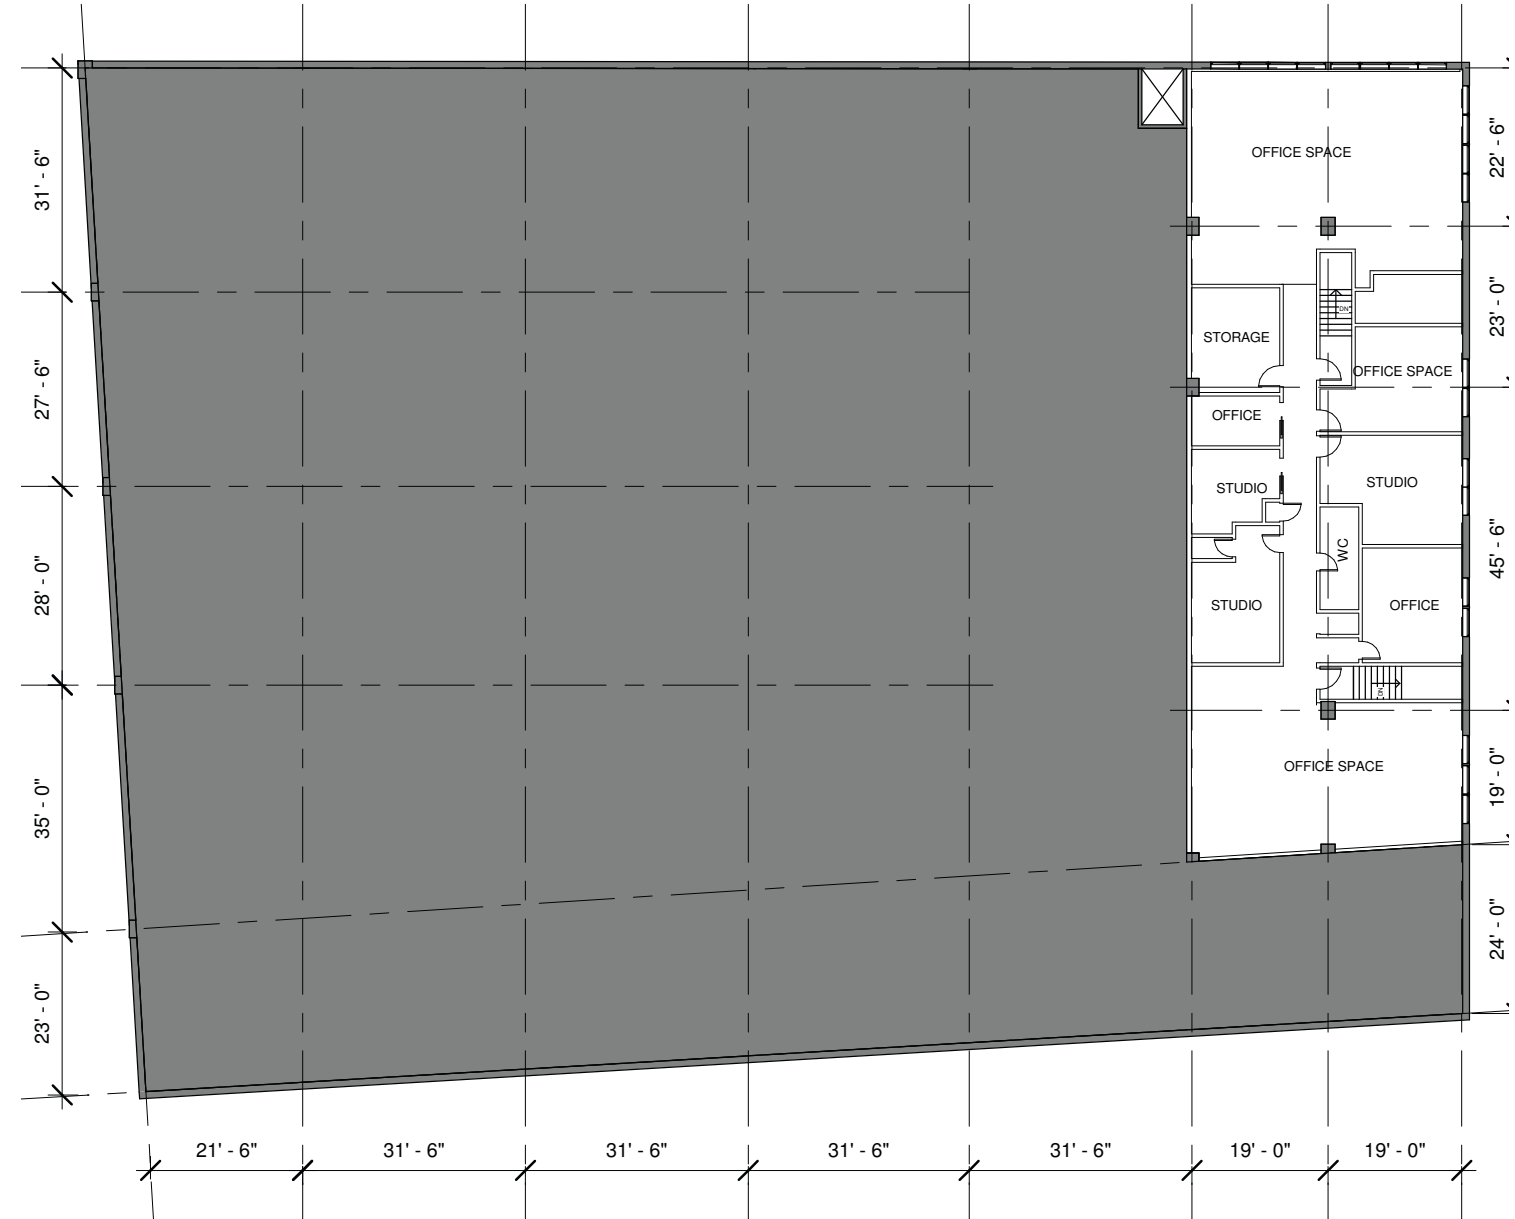

AMENITIES OVERVIEW

OVER 44,600 SF OF FLEX PRODUCTION SPACE

38,000 SF OF EVENT SPACE

18,000 SF OF OFFICE SPACE

6,000 SF OF DRY STORAGE

FIVE LOADING DOCKS

FOUR DRESSING ROOMS

WEG STUDIOS

THE WAREHOUSE

1235 W ST NE, WASHINGTON D.C. 20018 | 39,053 SF

THE WAREHOUSE

FIRST FLOOR
 33,409 SF | CEILING HEIGHT: 20'

THE WAREHOUSE

SECOND FLOOR

5,644 SF | CEILING HEIGHT: 8'

AMENITIES

22,350 SF OF PRODUCTION SPACE

22,350 SF OF EVENT SPACE

6,000 SF OF OFFICE SPACE

TWO LOADING DOCKS

ELECTRIC HOUSE POWER
2,000 AMP with 480/277 Volts

GENERATOR
Detroit Diesel Series 60
#2500SE (175 gallons) 250 kw