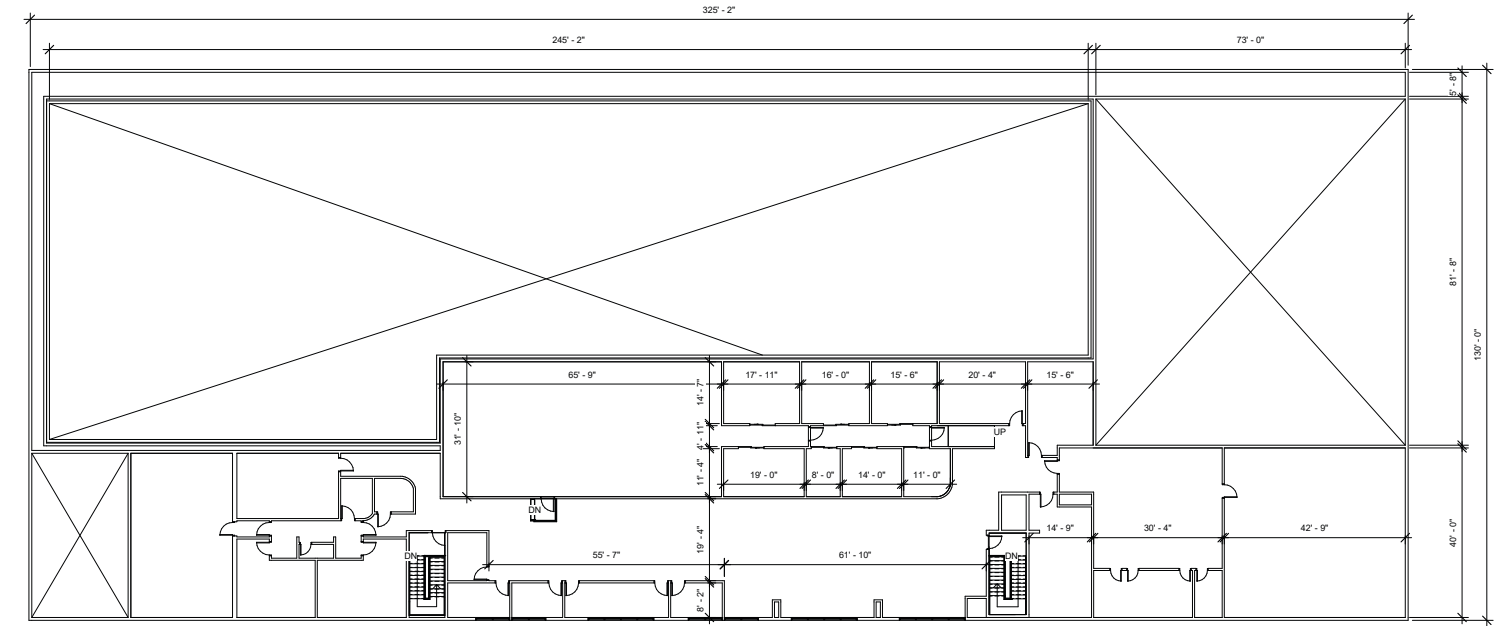

WEG STUDIOS

THE SOUND STAGE

1301 W ST NE, WASHINGTON D.C. 20018 | 58,241 SF

THE SOUND STAGE

SECOND FLOOR
16,016 SF | CEILING HEIGHT: 8'

FIRST FLOOR
42,225 SF | CEILING HEIGHT: 20' - 8'

AMENITIES

22,350 SF OF PRODUCTION SPACE